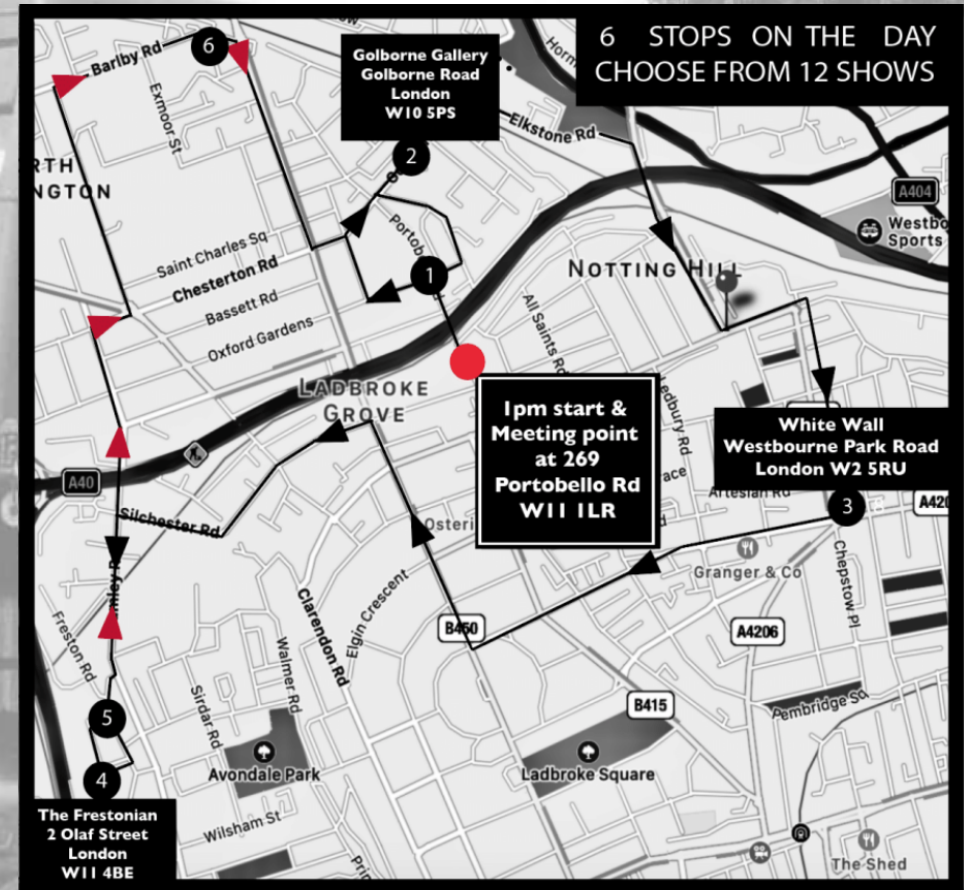

Serena Morton Gallery

343 Ladbroke Grove, London W10 6HA
<http://serenamorton.com>

Westbank

3-5 Thorpe Close, Westway, W10 5XL
<http://londonwestbank.com>

WhiteWall Central London

100 Westbourne Grove, London, W2 5RU
<https://www.whitewallgalleries.com/>

Unit 1 gallery

1 Bard Rd, London W10 6TP
unit1gallery-workshop.com

STOP 1
 The Muse Gallery & Studios
 Graffik Gallery
 The Palm Tree Gallery
 West Bank Gallery

STOP 2
 Golborne Gallery
 50 Golborne

STOP 3
 Maddox Gallery
 Whitewall Gallery

STOP 4
 The Frestonian Gallery
 The Griffin Gallery

STOP 5
 Unit-1 Gallery

STOP 6
 Serena Morton

www.thegalleriesassociation.co.uk
 WEST LONDON GALLERIES TOUR
 TGA is proud to be working with RBKC Arts and Culture.

The route will begin from stop 1 at 1:00pm with 5 Mins. per stop thereafter, returning every 40 minutes to each stop until 3:00pm.