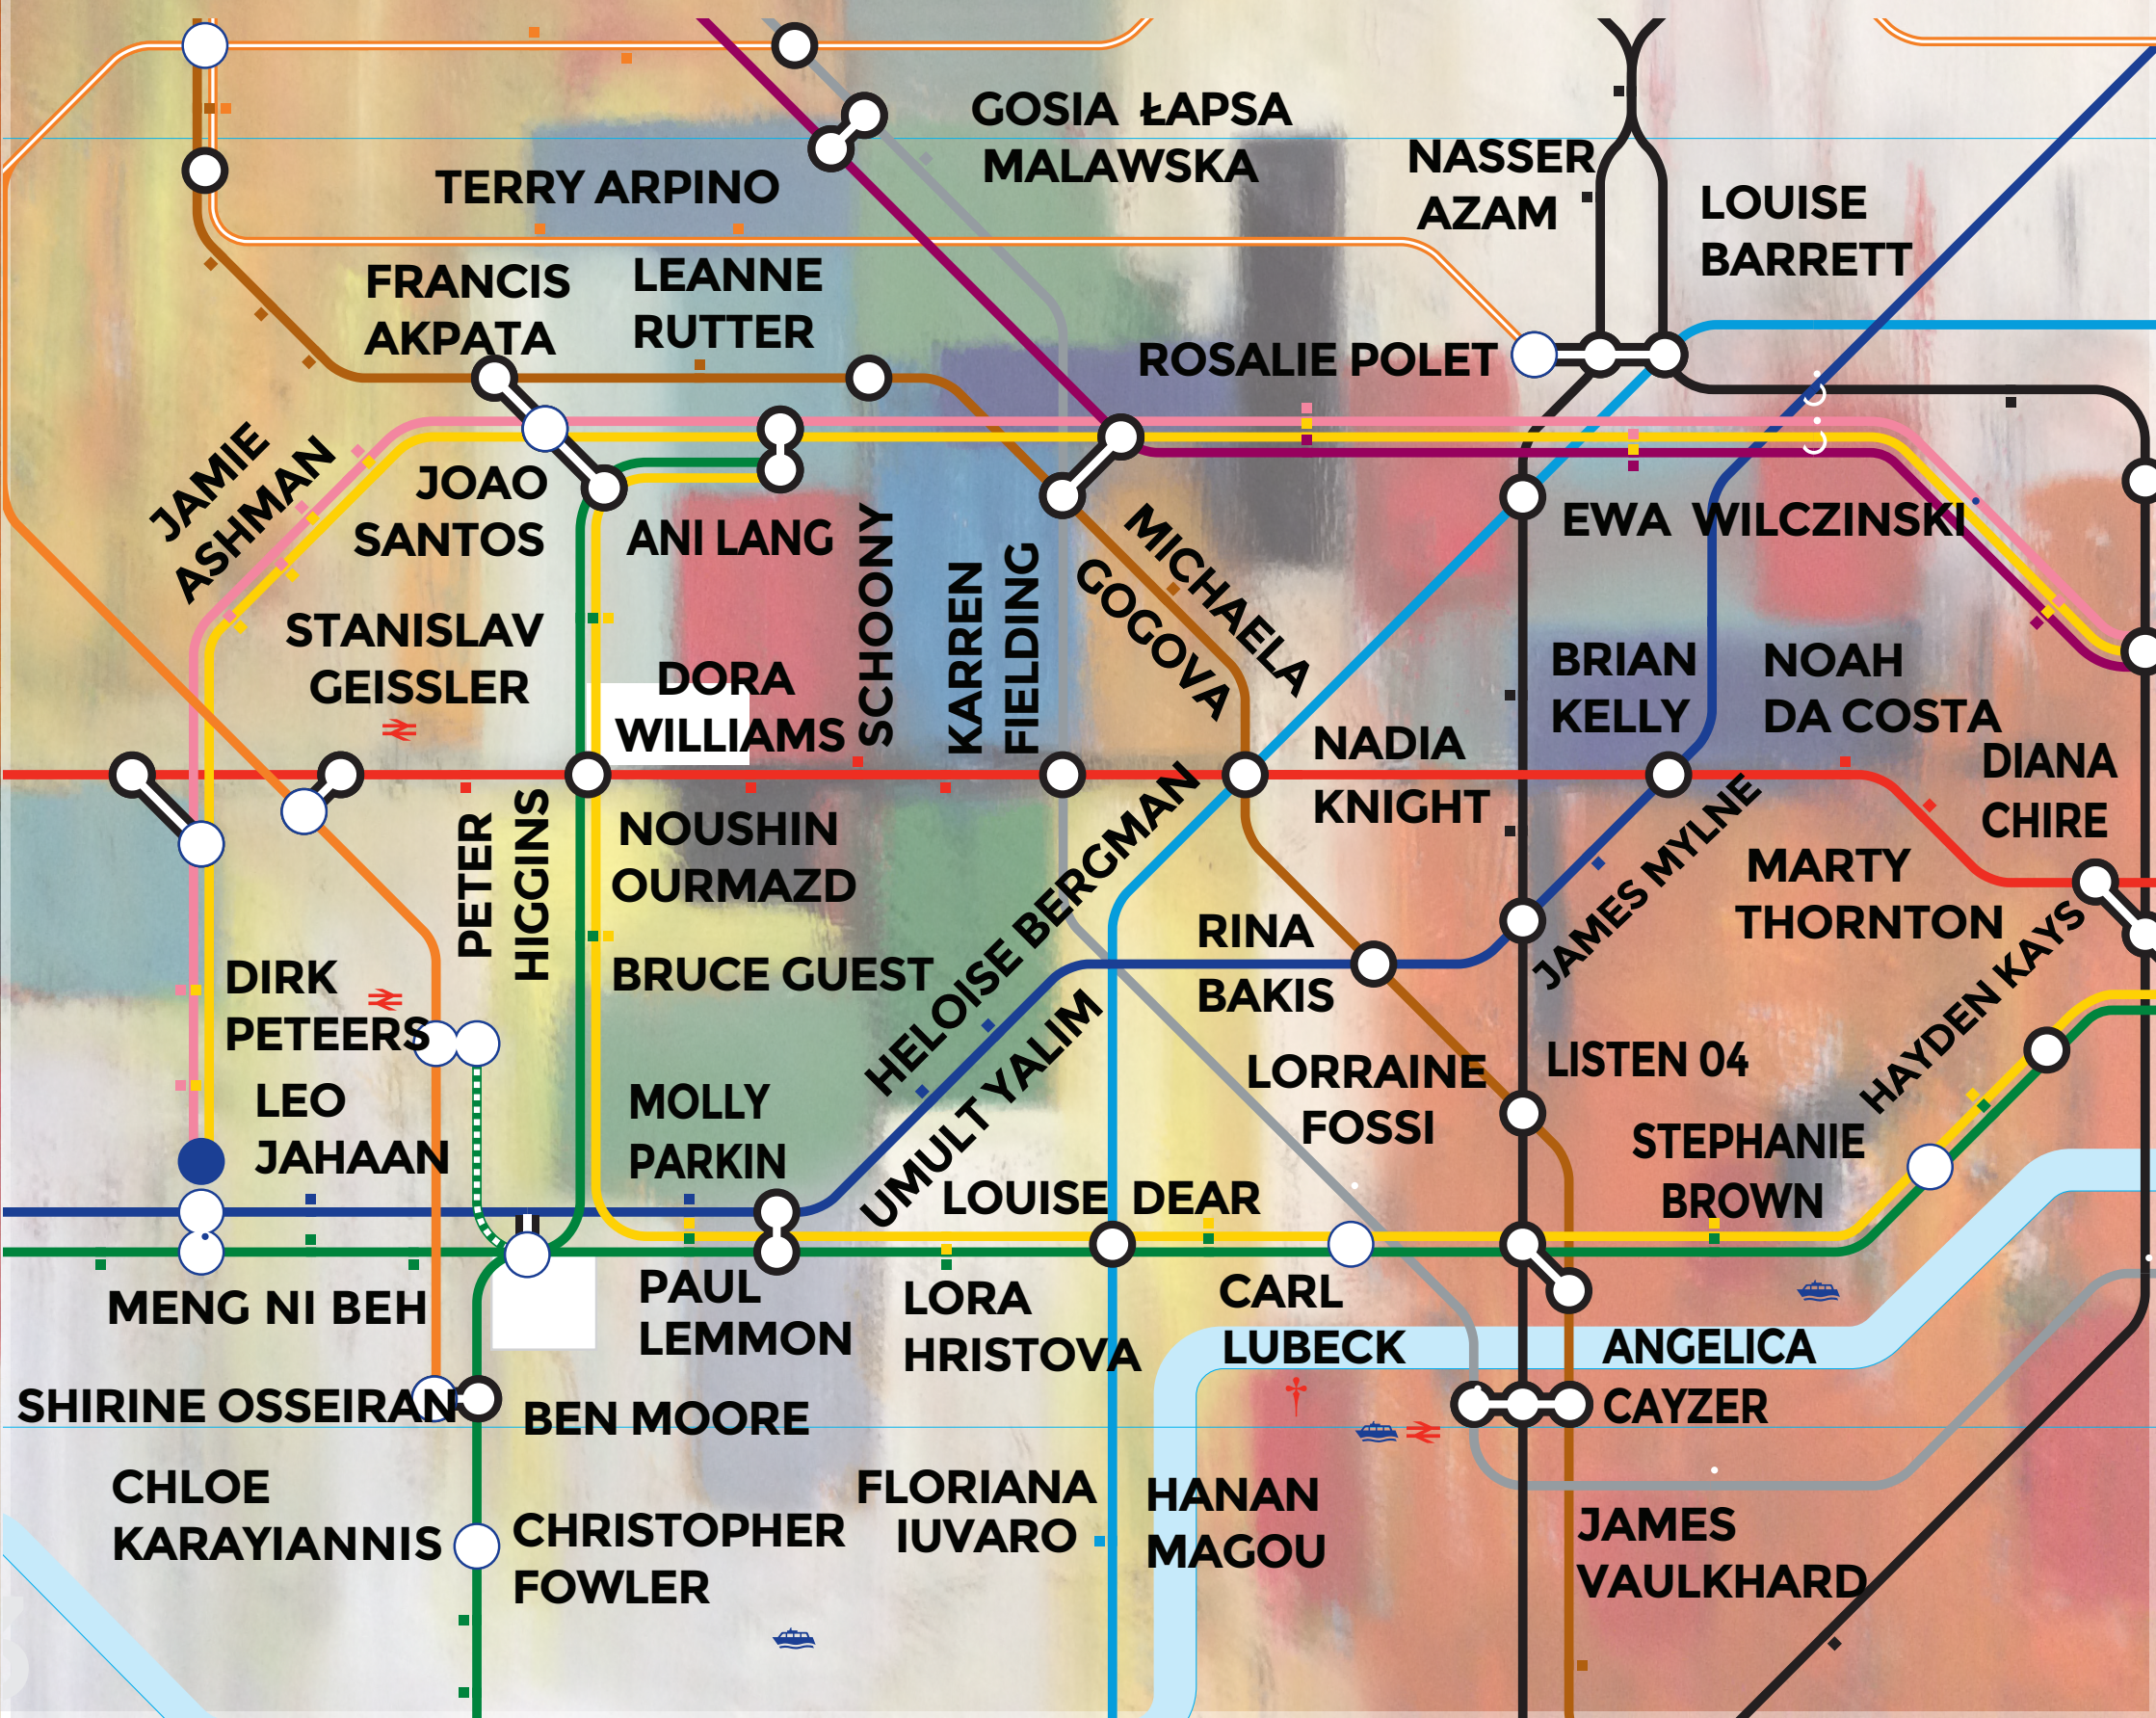

The Art Below Summer Show
4th -28th June at the Muse Gallery

269 Portobello Road, Notting Hill, London W11 1LR

The Muse
Gallery & Studio

art
below.org.uk

ART BELOW PRESENTS

THE ART BELOW SUMMER SHOW 2015

4th -28th June

THE MUSE GALLERY

269 Portobello Road, Notting Hill, London
W11 1LR

4th - 14th June 2015
(Private View 3rd June)

18th - 28th June 2015
(Private View 17th June)

Jamie Ashman,
Rina Bakis,
Meng Ni Beh,
Angelica Cayzer,
Louise Dear,
Karren Fielding,
Michaela Gogova,
Stanislav Geissler,
Peter Higgins,
Floriana Iuvaro,
Hayden Kays,
Nadia Knight,

Ani Lang,
Gosia Łapsa-Malawska,
Paul Lemmon,
Carl Lubeck,
Ben Moore,
Noushin Ourmazd,
Rosalie Polet,
Leanne Rutter,
Joao Santos,
Ewa Wilczynski,
Dora Williams,
Umut Yalim

Francis Akpata,
Terry Arpino,
Nasser Azam,
Louise Barrett,
Heloise Bergman,
Stephanie Brown,
Diana Chire,
Noah Da Costa,
Christopher Fowler,
Lorraine Fossi,
Bruce Guest,
Lora Hristova,